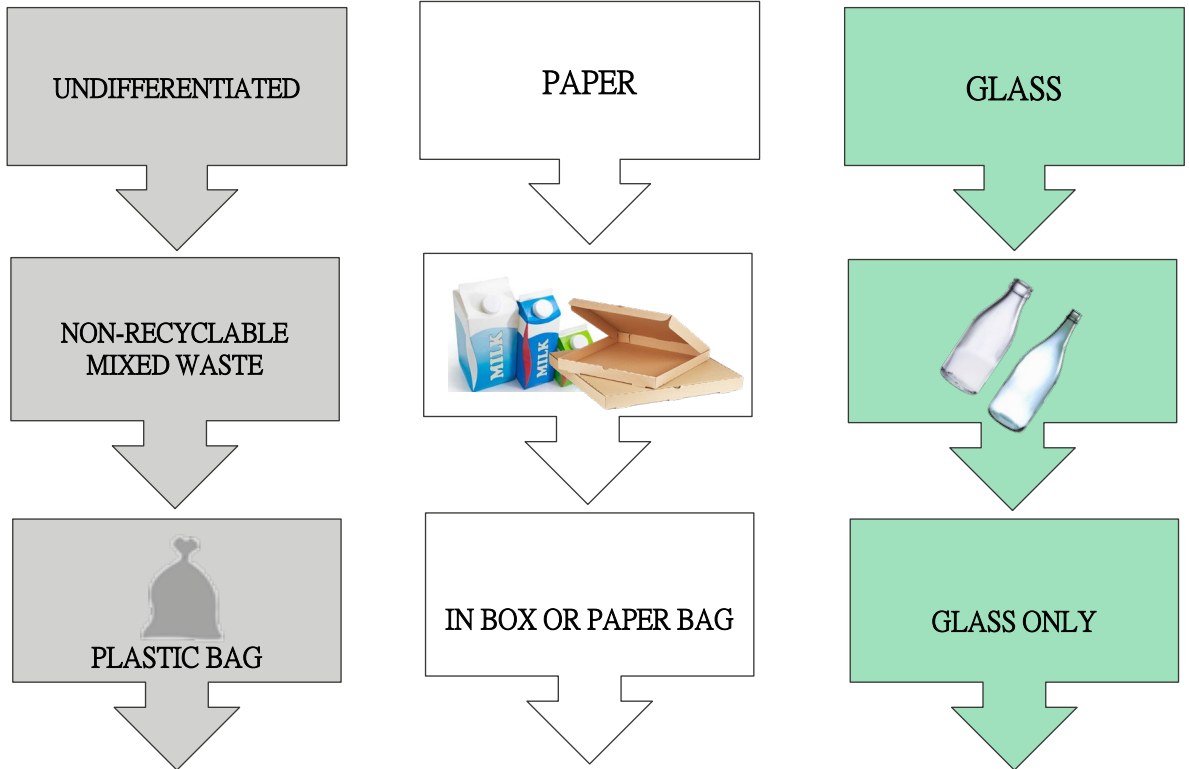

# GARBAGE

## HOW TO SEPARATE WASTE

PLEASE DISPOSE OF WASTE IN THE APPROPRIATE CONTAINER  
LOCATED BELOW ON THE ROAD 50 METRES BELOW THE PROPERTY

ON THE DAY OF YOUR DEPARTURE, LEAVE THE APARTMENT  
FREE OF WASTE AND UNSEALED FOOD